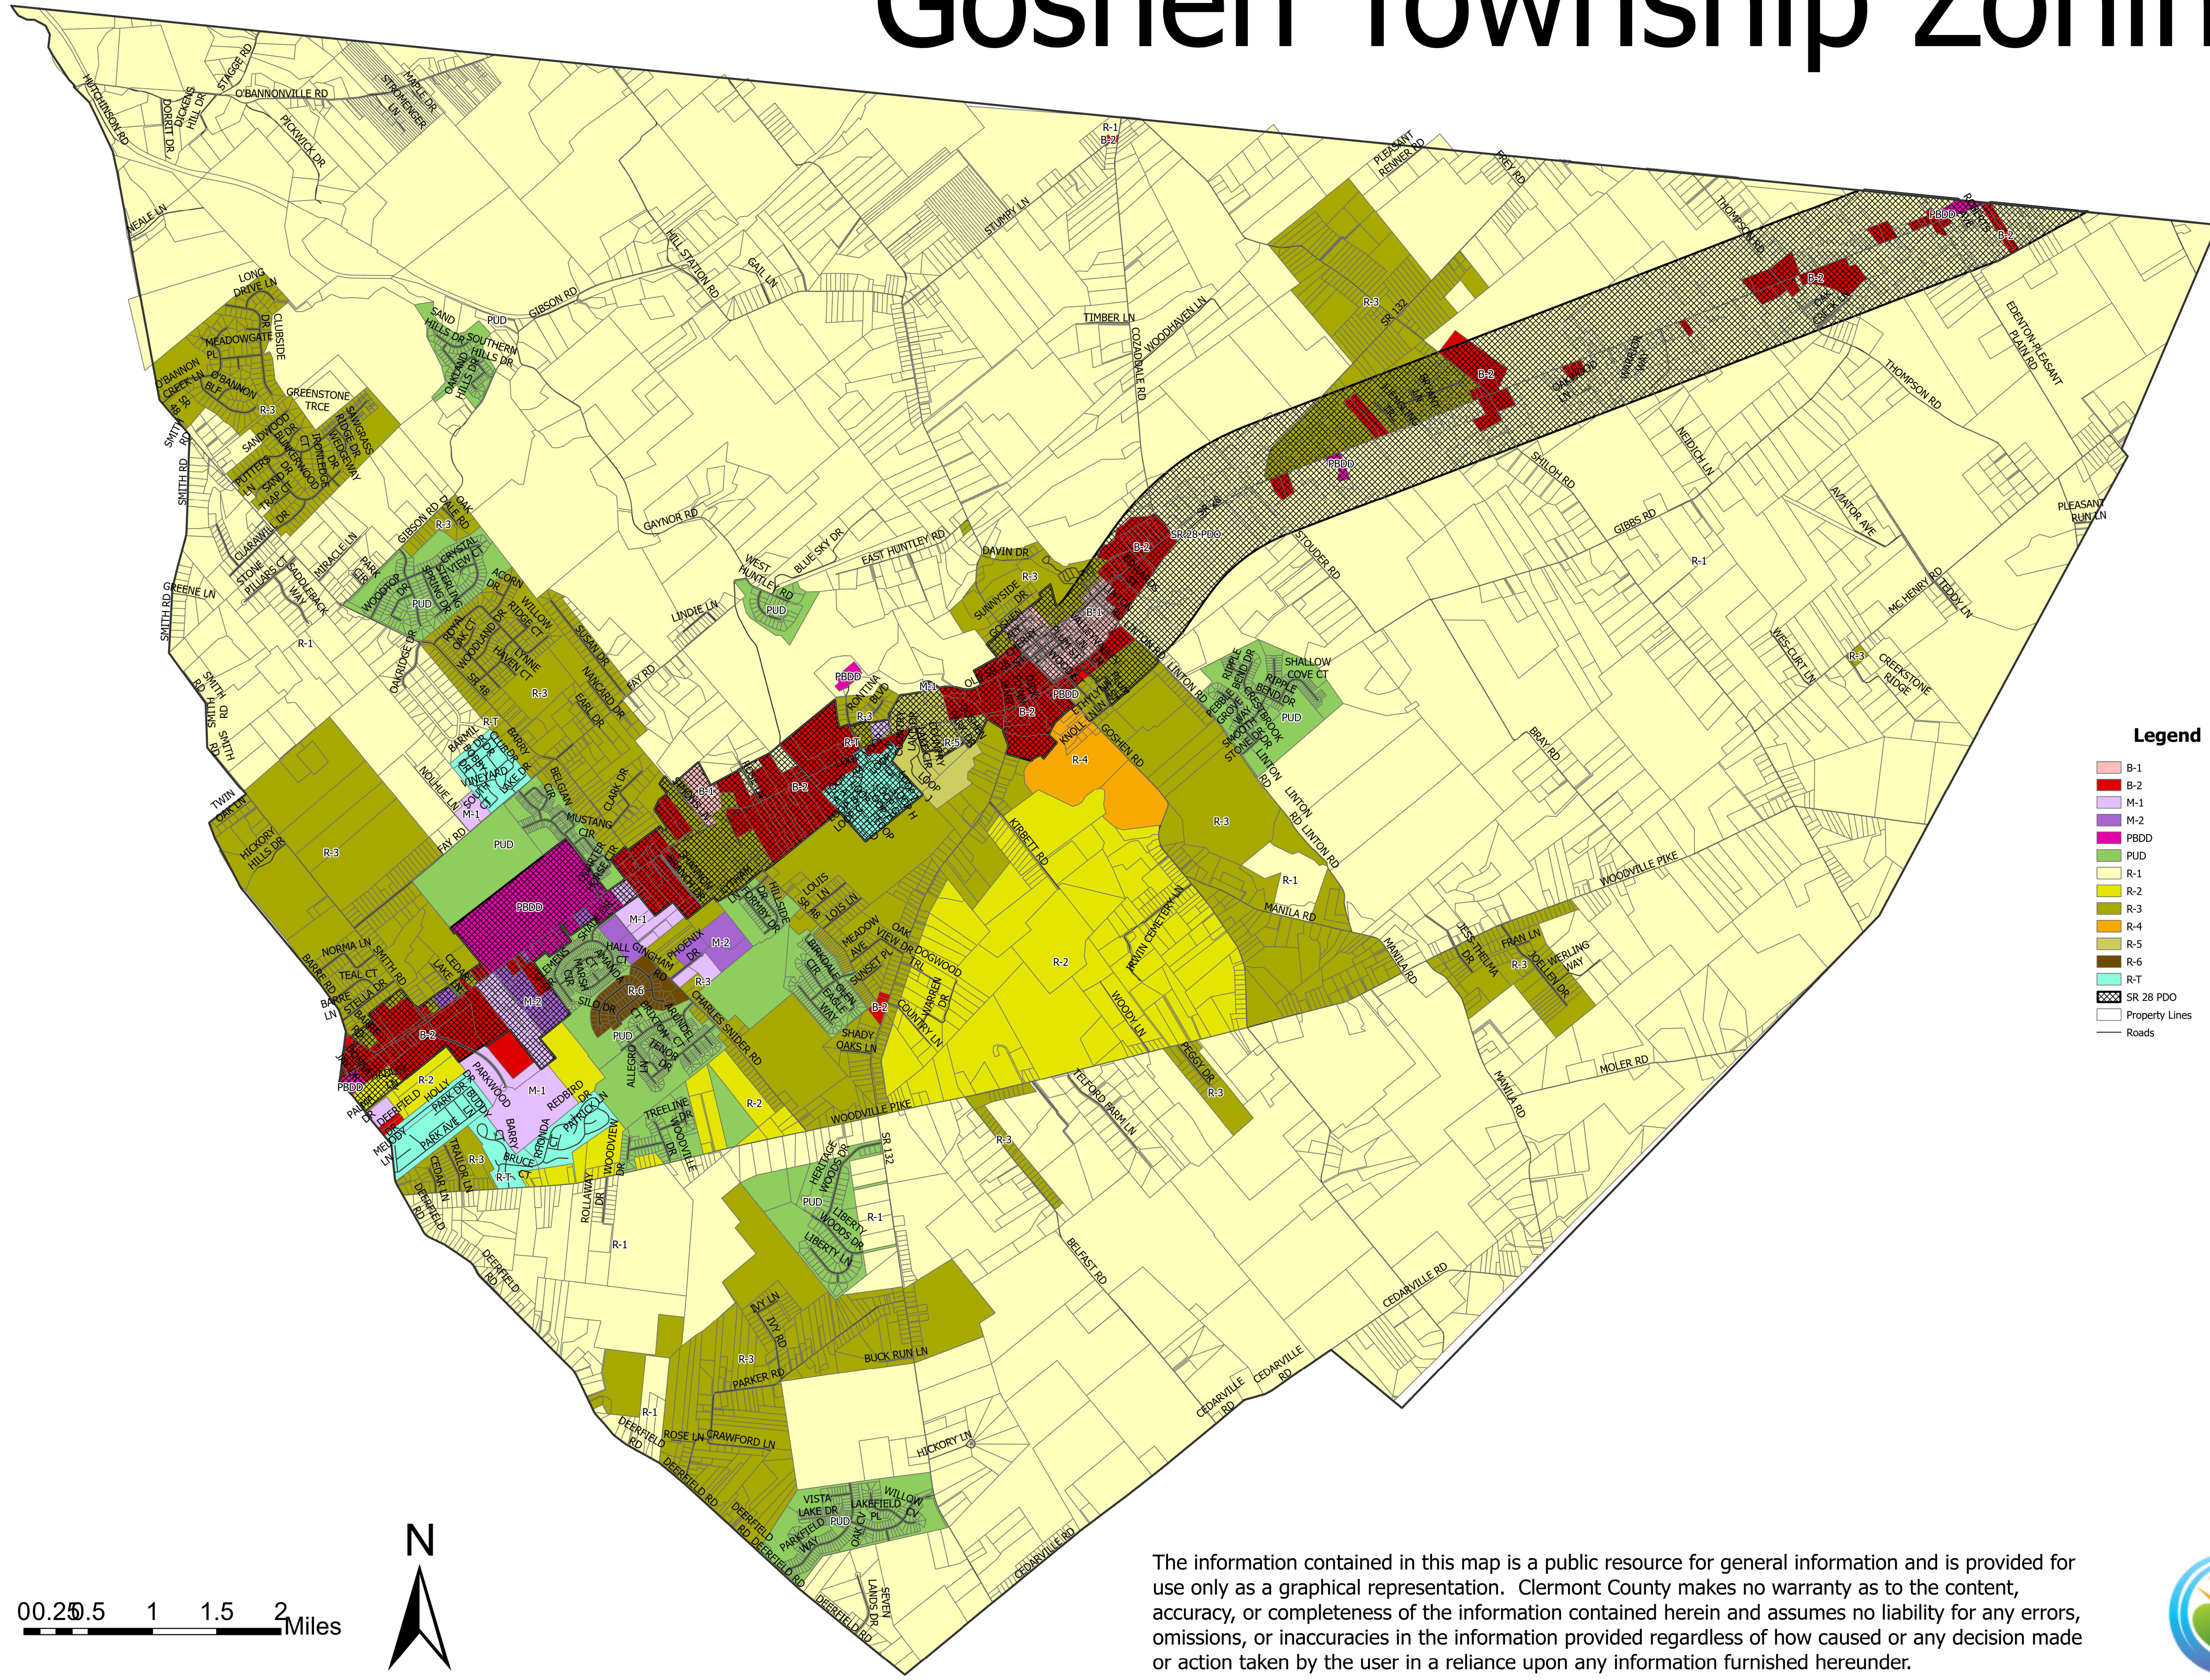

Goshen Township Zoning Map

Legend

- B-1
- B-2
- M-1
- M-2
- PBDD
- PUD
- R-1
- R-2
- R-3
- R-4
- R-5
- R-6
- R-T
- SR 28 PDO
- Property Lines
- Roads

0 0.25 0.5 1 1.5 2 Miles

The information contained in this map is a public resource for general information and is provided for use only as a graphical representation. Clermont County makes no warranty as to the content, accuracy, or completeness of the information contained herein and assumes no liability for any errors, omissions, or inaccuracies in the information provided regardless of how caused or any decision made or action taken by the user in a reliance upon any information furnished hereunder.